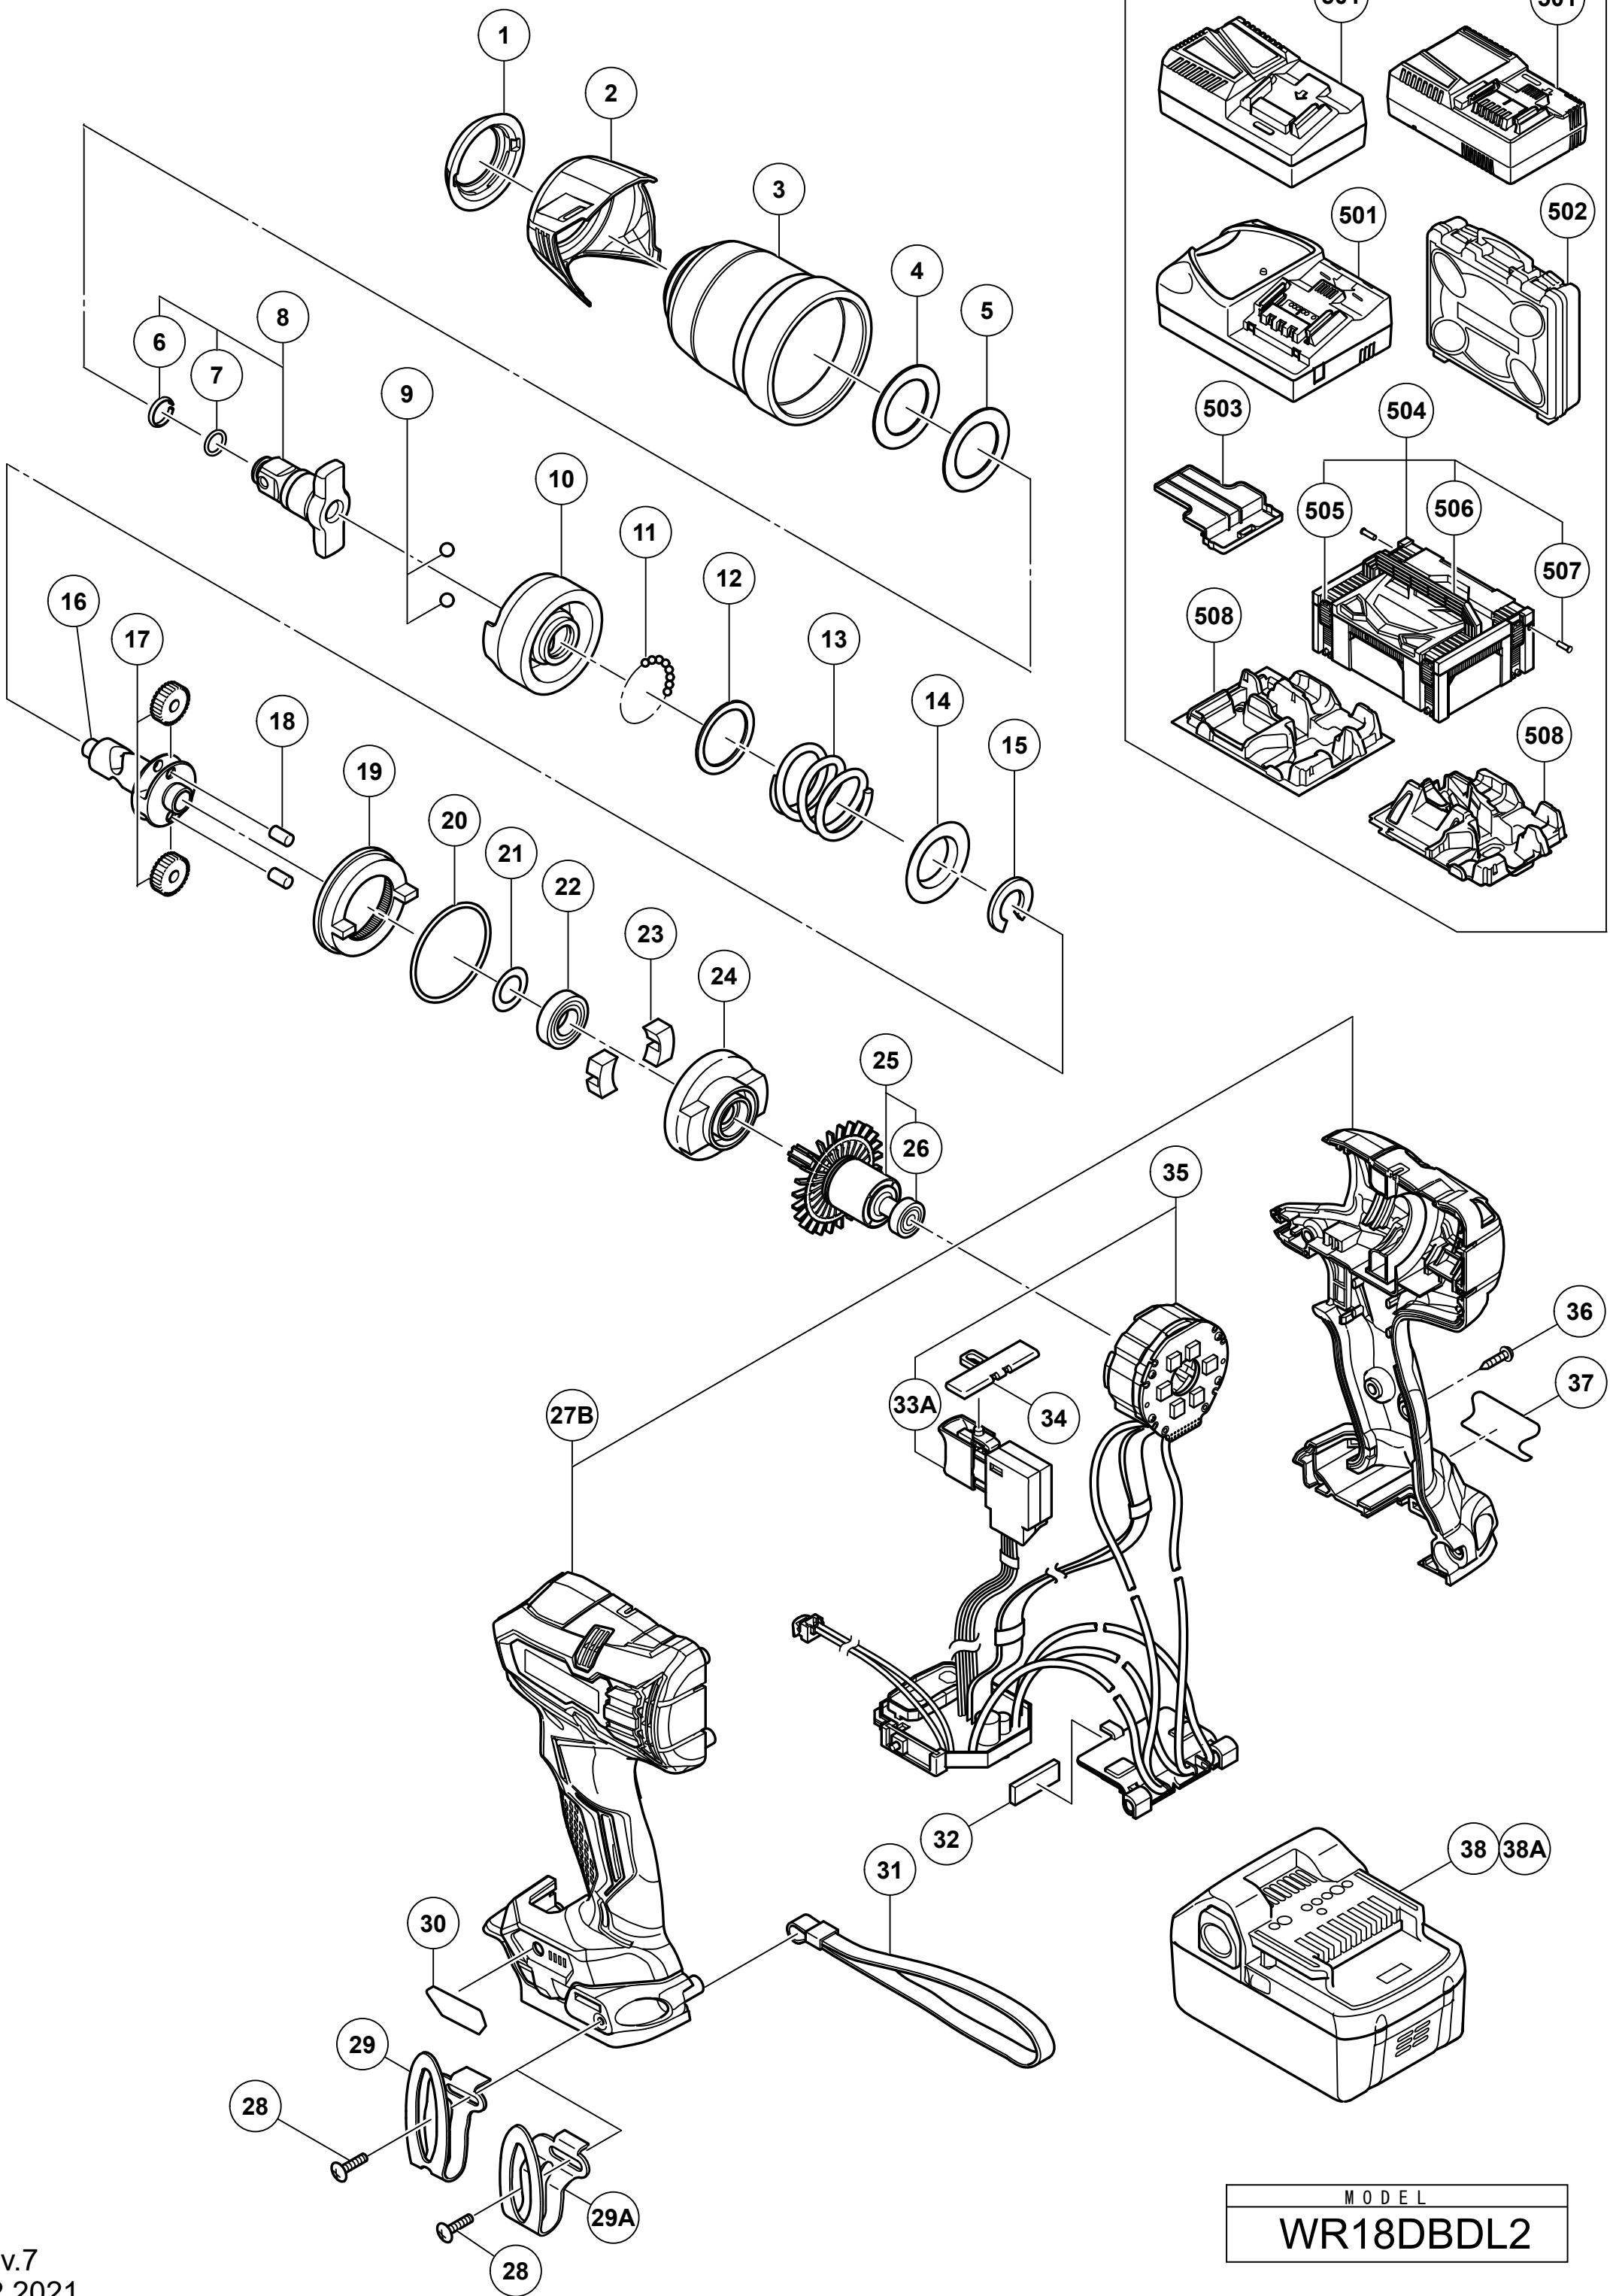

CORDLESS IMPACT WRENCH WR18DBDL2

Item No.	Code No.	Description	No. Used	Remarks
607	944291	HEX. SOCKET ASS'Y 10MMX40L	1	INCLUD. 601,602
608	873632	HEX. SOCKET ASS'Y 12MMX40L	1	INCLUD. 601,602
609	873539	HEX. SOCKET ASS'Y 13MMX40L	1	INCLUD. 601,602
610	873540	HEX. SOCKET ASS'Y 14MMX40L	1	INCLUD. 601,602
611	873536	HEX. SOCKET ASS'Y 17MMX32L	1	INCLUD. 601,602
612	873624	HEX. SOCKET ASS'Y 19MMX34L	1	INCLUD. 601,602
613	873626	HEX. SOCKET ASS'Y 21MMX36L	1	INCLUD. 601,602
614	873627	HEX. SOCKET ASS'Y 22MMX40L	1	INCLUD. 601,602
615	986058	HEX. SOCKET FOR PLASTIC CONE 12MMX70L	1	INCLUD. 601,602
616	873633	EXTENSION BAR ASS'Y (SQUARE) 12.7MMX100L	1	INCLUD. 601,602
617	955138	HEX. SOCKET ASS'Y (LONG) 12MMX52L	1	INCLUD. 601,602
618	955139	HEX. SOCKET ASS'Y (LONG) 13MMX52L	1	INCLUD. 601,602

* ALTERNATIVE PARTS

MODEL
WR18DBDL2